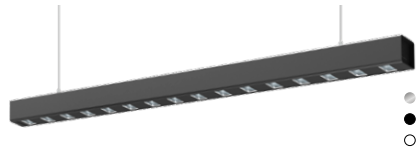

## TRACKSPOTS

**Odion XS**  
2150-3400 Lm

**Odion XL**  
3750-5700 Lm

**Linea AS-XS**  
2150-3400 Lm

## PROFILES

**Aviora Line SM**  
D (direct) 3750-3950 Lm

**Aviora Line P**  
D (direct) 3750-3950 Lm  
D/I (direct/indirect) 2500/1250-2625/1325 Lm